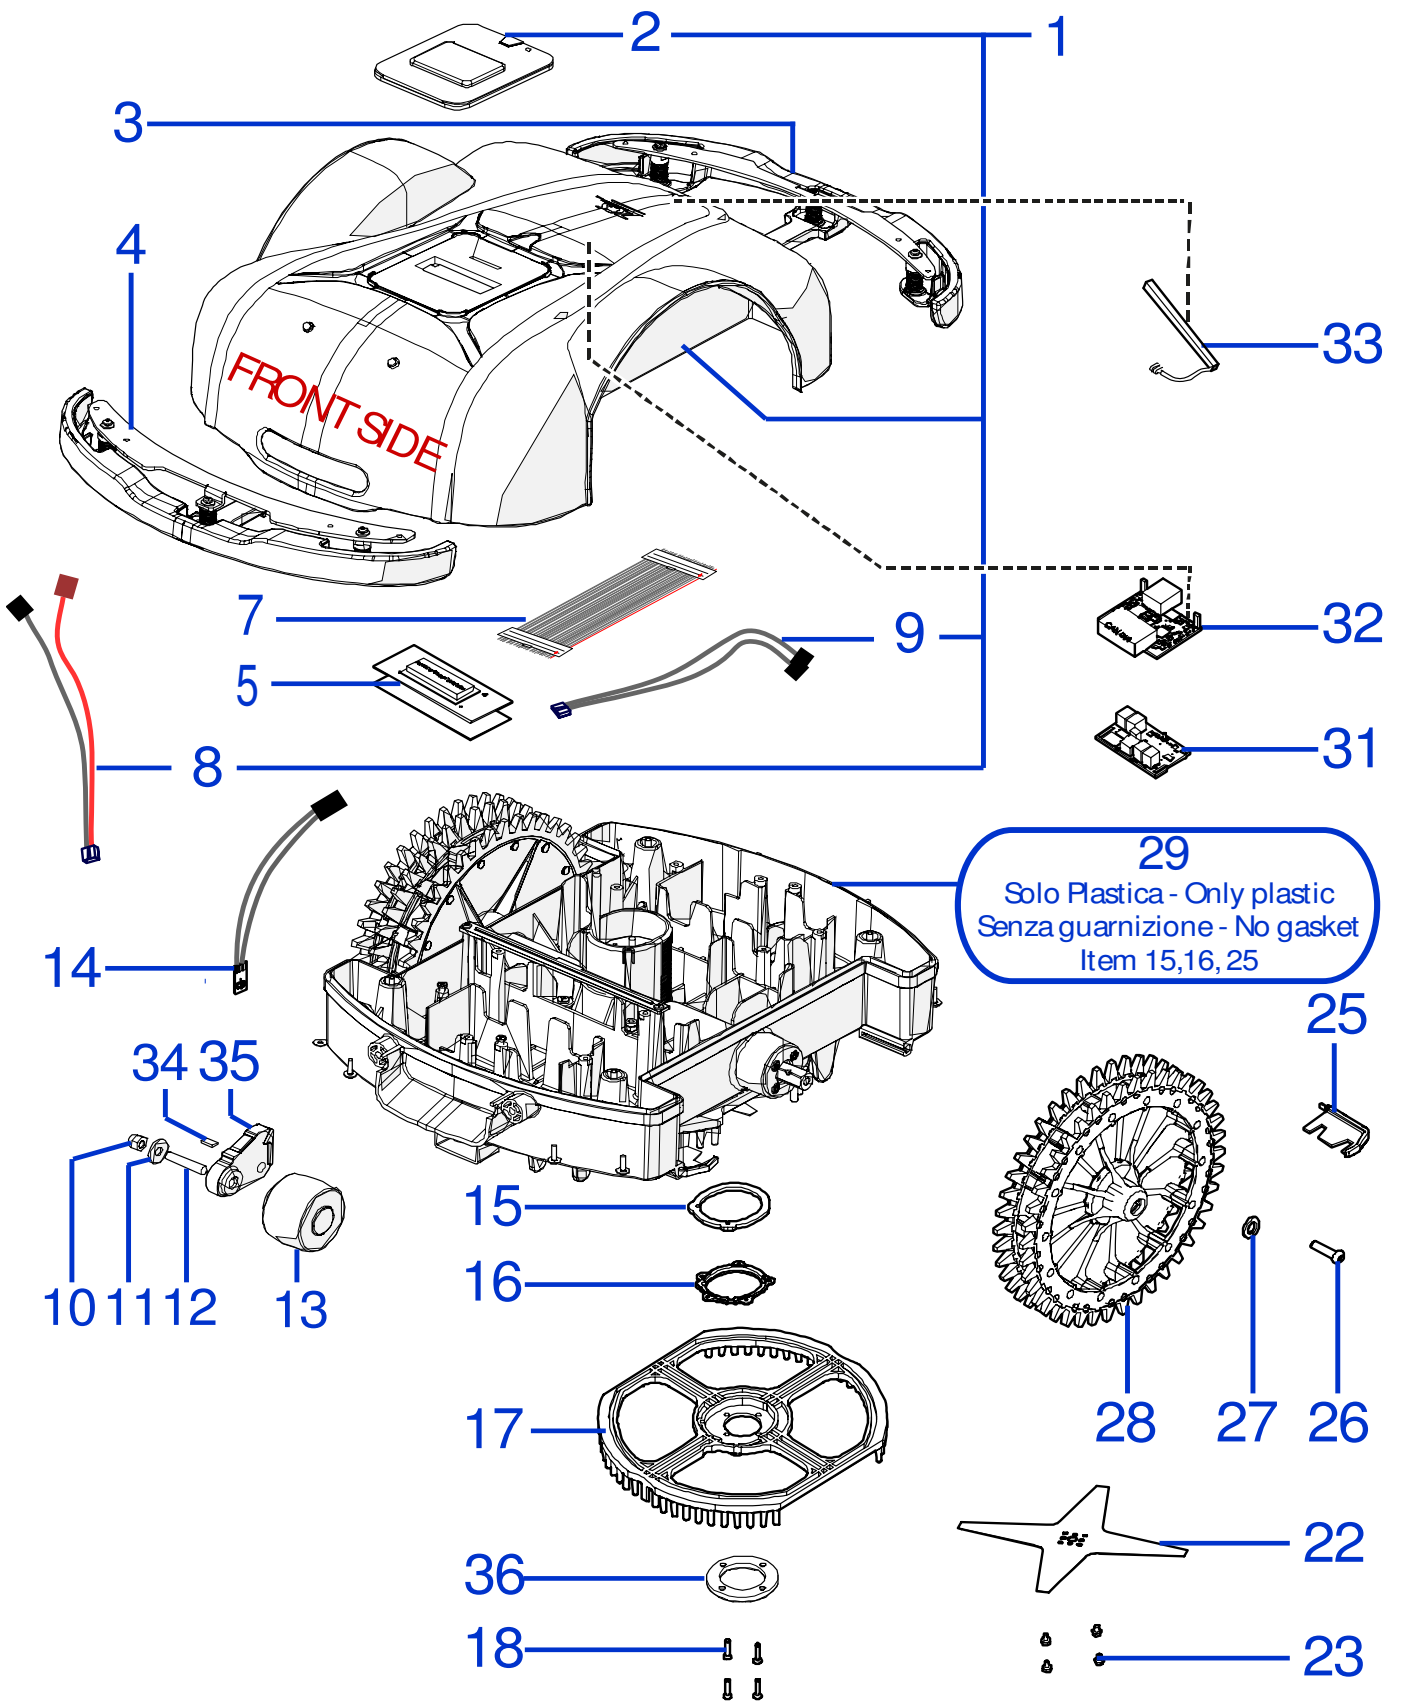

Rif.	Code	Qt.in Robot		(IT) Descrizione * (GB) Description	MOQ
1	085A170010R	1	L85 Evolution	Gruppo Calotta - Cap Set	1
1	085A170005R	1	L85 Elite	Gruppo Calotta - Cap Set	1
2	075Z19200A	1		Tastiera - Keyboard	1
3	075Z30600A	1		Paraurti - Bumper	1
4	075Z30200A	1		Paraurti - Bumper	1
5	300E01200A	1		Display - Display	1
7	CB01_DI6	1		CPU-Display - Cabling CPU-Display	1
8	CB07_L75	1		Cavo Ricarica - Recharge Cabling	1
9	CB02_L75	1		Cavo Sensore Pioggia - Rain sensor Cabling	1
10	C01767	2		Dado - Nut	10
11	C00361	2		Rondella - Washer	8
12	C01766	2		Grano - Grain	10
13	075Z31200A	2		Ruota Libera - Free Wheel	1
14	075E00800A	2		Scheda Sollevamento - Lift Sensor	1
15	075Z16000A	1		Guarnizione - Gasket	1
16	075Z13600A	1		Piastra - Plate	1
17	075Z07600A	1		Campana - Bell	1
18	C00252	4	M5x20	Vite - Screw	10
22	CS_D0155	0	4KF Ø22 Cm	Lama piana a 4 Punte - 4 knives flate blade	1
22	075Z07800A	0-1	4KF Ø25 Cm	Lama piana a 4 Punte - 4 knives flate blade	1
22	CS_D0112_02	0-1	4KF Ø29 Cm	Lama piana a 4 Punte - 4 knives flate blade	1
23	C00212	1	M4x8	Vite - Screw	100
25	075Z10700A	2		(Toothed Wheel) Pulisci ruota - Wheel Cleaning	8
25	075Z19600A	2		(Wheel tire) Pulisci ruota - Wheel Cleaning	8
26	C01518	2	M8x12	Vite - Screw	8
27	C01265	2		Rondella - Washer	10
28	075Z02000A	2		Ruota Dentata 2 denti - Toothed Wheel 2 teeth	1
28	075Z10400A	2		Ruota Dentata 3 denti - Toothed Wheel 3 teeth	1
28	075Z19500A	2		Ruota con copertone - Wheel with tire	1
29	075Z31800A	1	(Toothed tire)	Scocca (Solo Plastica) - Body (Only Plastic)	1
29	075Z32300A	1	(Wheel tire)	Scocca (Solo Plastica) - Body (Only Plastic)	1
31	400E02200A	1	Only L85 Elite	Scheda GSM - GSM Board	1
32	400E02400A	1	Only L85 Elite	Esp.Seriale - Serial Exp.	1
33	CS_ANT_GSM	1	Only L85 Elite	Antenna - Antenna	1
34	075Z29100A	2		Staffa - Support	10
35	075Z32100A	2	Front	Staffa - Support	1
35	075Z32000A	2	Rear	Staffa - Support	1
36	400Z07500A	1		Supporto - Support	1