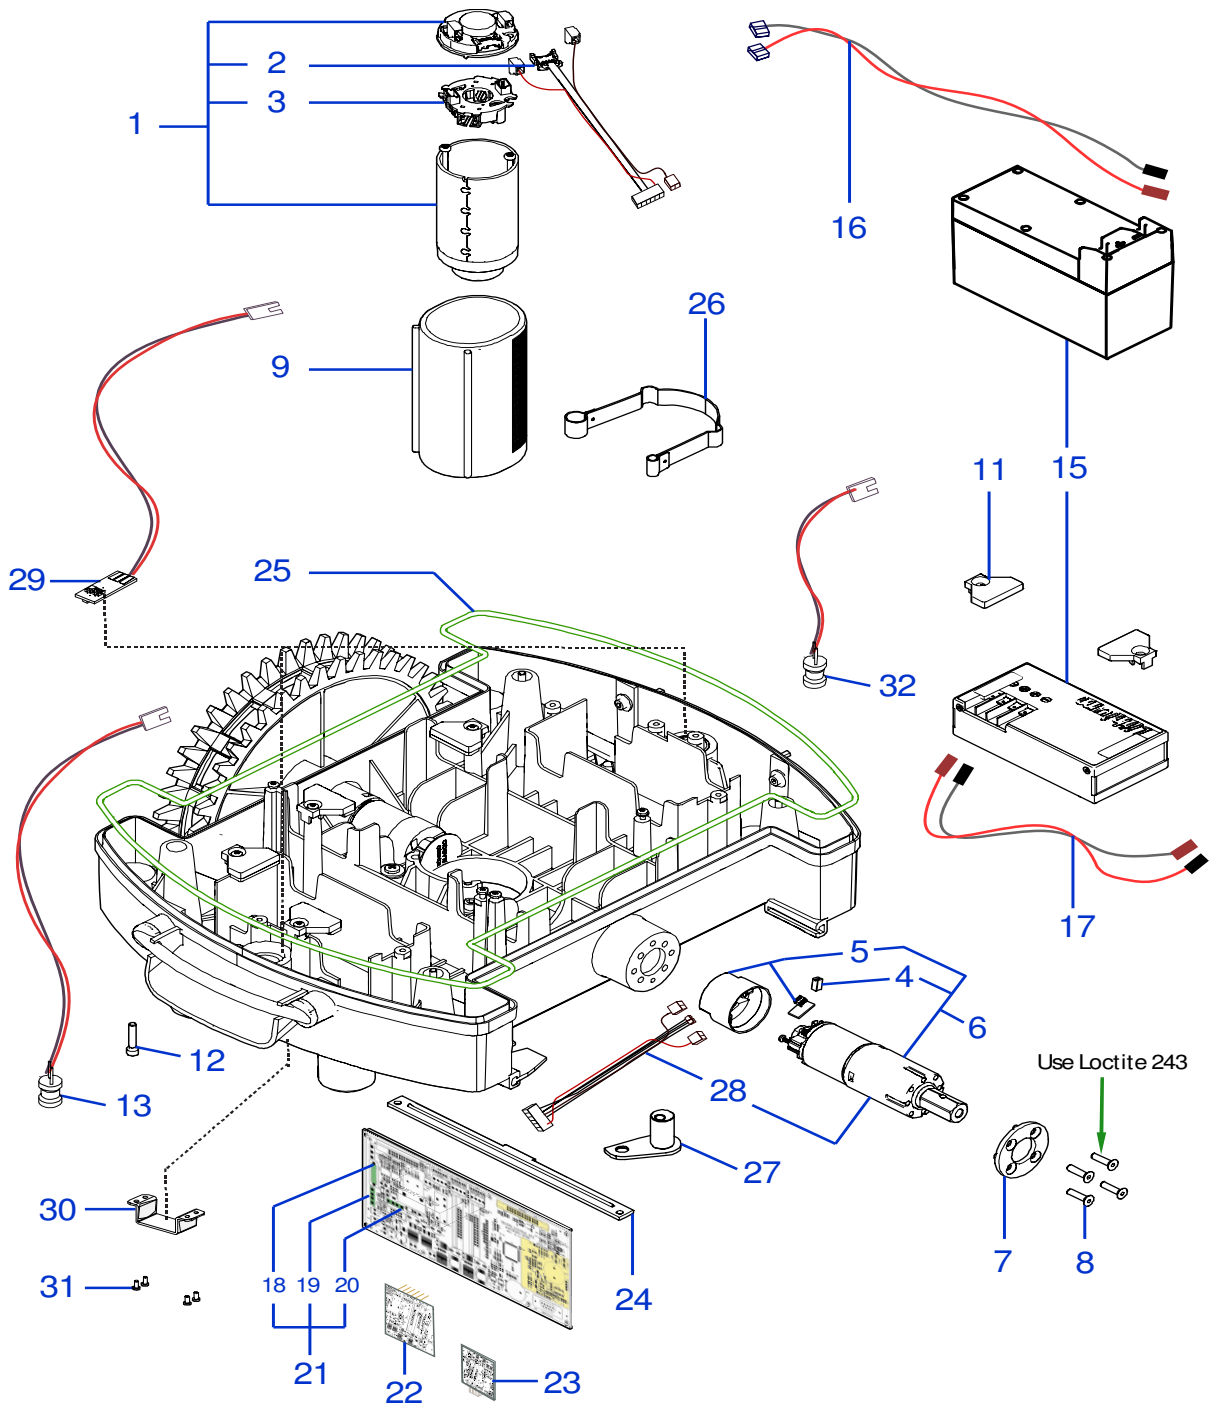

Rif.	Code	Qt.in Robot		(IT) Descrizione * (GB) Description	MOQ	
1	CS_C0009/F_2	1	Brush Robot	(FS) - Motore di Taglio - Group Cutting Motor	1	
1	CS_C0009/212	1	Brushless Robot	(Brushless) - Motore di Taglio - Group Cutting Motor	1	
2	CS_D0122_01	1	Only x Brush	(FS) - Encoder Lama - Blade encoder	1	
3	CS_C0121_01	1	Only x Brush	(FS) - Kit Spazzole e Portaspazzole - Brush & Brush housing	1	
3	CS_C0058	2	Only x Brush	(FS) - Spazzola lama - Blade Brush	1	
4	075_D0014	4	Only x Brush	(FS) - Spazzola - Brush	1	
5	075_D0232	2	Only x Brush	Kit Encoder - Kit Encoder	1	
6	075Z08500A	2	Brush Robot	(FS) - Motoriduttore - Motor Reducer	1	
6	075Z11000A	2	Brushless Robot	(Brushless) - Motoriduttore - Motor Reducer	1	
7	075Z06900A	2		Supporto Ruota - Wheel support	1	
8	C01317	8		Vite - Screw	100	
9	075Z04500A	1		Supporto Motore - Motor support	1	
11	110Z12900A	2		Fissaggio Batteria - Battery Clamp	1	
12	C00067	4	M5X25	Vite - Screw	10	
13	110E00700A	1		Bobina - Coil	1	
15	075Z01300A	1-2	Lithium (25.9V 2.5A)	(Type B) - Batteria - Battery	1	
15	CS_C0106/1	1	Lithium (25.9V 7.5A)	(Type B) - Batteria - Battery	1	
16	CB03_HR75	1		CPU-batteria - Cabling CPU-Battery	1	
17	CB04_L75	0-1		batteria-batteria - Cabling Battery-Battery	1	
18	A210517	1	F4 - 250V 500/630mAD	Fusibile - Fuse - (500 Ceramic 630 Glass)	10	
19	A210543	1	F3 - 32V 30A	Fusibile - Fuse	10	
20	A210540	1	F1 - 32V 1A	Fusibile - Fuse	10	
21	AM2000-10B-SP	1	Brushless	Scheda Madre - Mother Board (Brushless)	1	
21		1		-		
22	050E00500A	1		(RX-C1) Ricevitore - Receiver	1	
23	051E01000A	1	(IOS + Android)	Ricevitore Bluetooth - Bluetooth Receiver	1	
24	200Z03000A	1		Bloccascheda - Board block	1	
25	075Z09400A	1		Guarnizione - Gasket	1	
26	075Z08700A	1		Piastra Elastica - Elastic plate	1	
27	075Z07200A	1		Piastra fissaggio - Fixing plate	1	
28	CB01_MRS_670	2	Brush Robot	Cablaggio Motore - Motor Cabling	1	
29	075E00500A	1	40cm	Scheda Urto - Bump sensor	1	
29	075E00700A	1	65cm	Scheda Urto - Bump sensor	1	
30	075Z32800B	2		Staffa - Support	1	
31	C01023	8		Vite - Screw	10	
32	110A00100A	1		Bobina - Coil	1